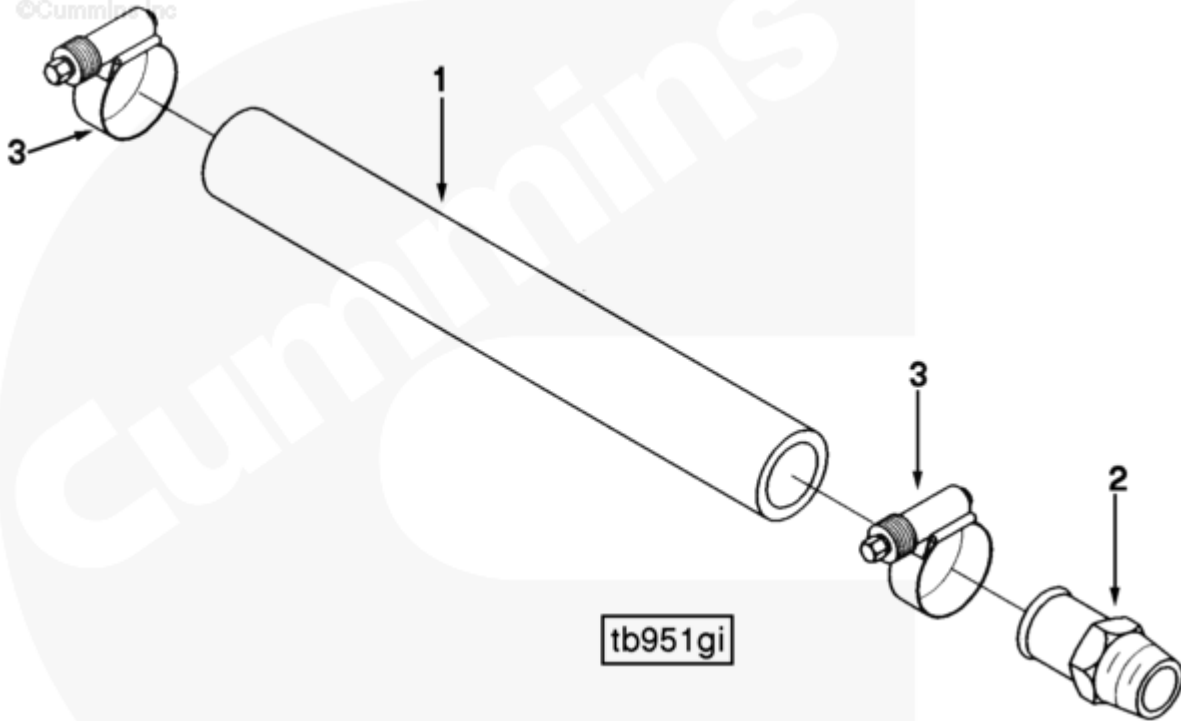

SMALL | MEDIUM | LARGE

Cart	Ref No	Part Number	Part Description	Required	Remarks
View My Cart					
		TB9748-01	Turbocharger Location		Location, Turbo (CAV AC5RSM...(More)
					ALT)

					Turbo Location: Low Mount
					Rear Out
					CAV AC5RSM Alternator:
					Without
<input type="checkbox"/>	1	3282919	Plain Hose	1	
<input type="checkbox"/>	2	215921	Plain Hose Coupling	2	3/4 NPTF X 1 in
<input type="checkbox"/>	3	3922844	Hose Clamp	2	